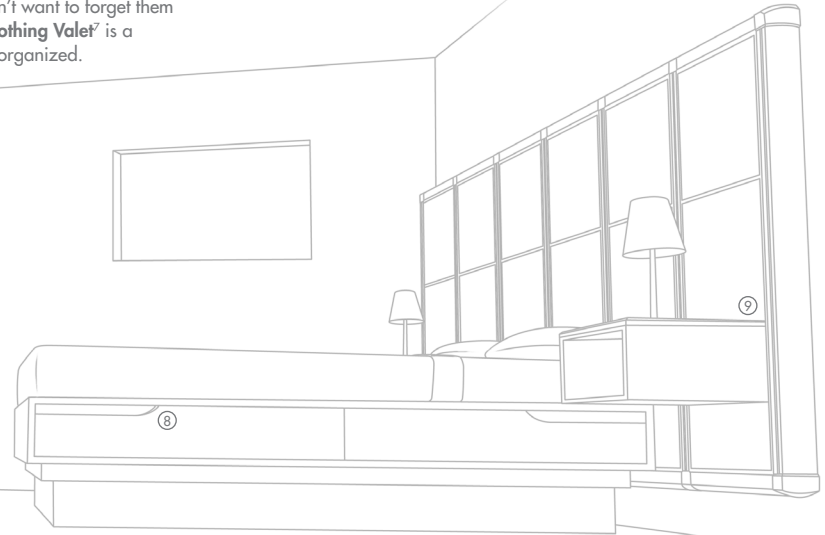

For specs, quotes, and literature:

Mark Baldovski
m.baldovski@vanptc.com
562.946.1718 x236

VANTAGE
POINT
Possibilities are mounting.™

vanptc.com